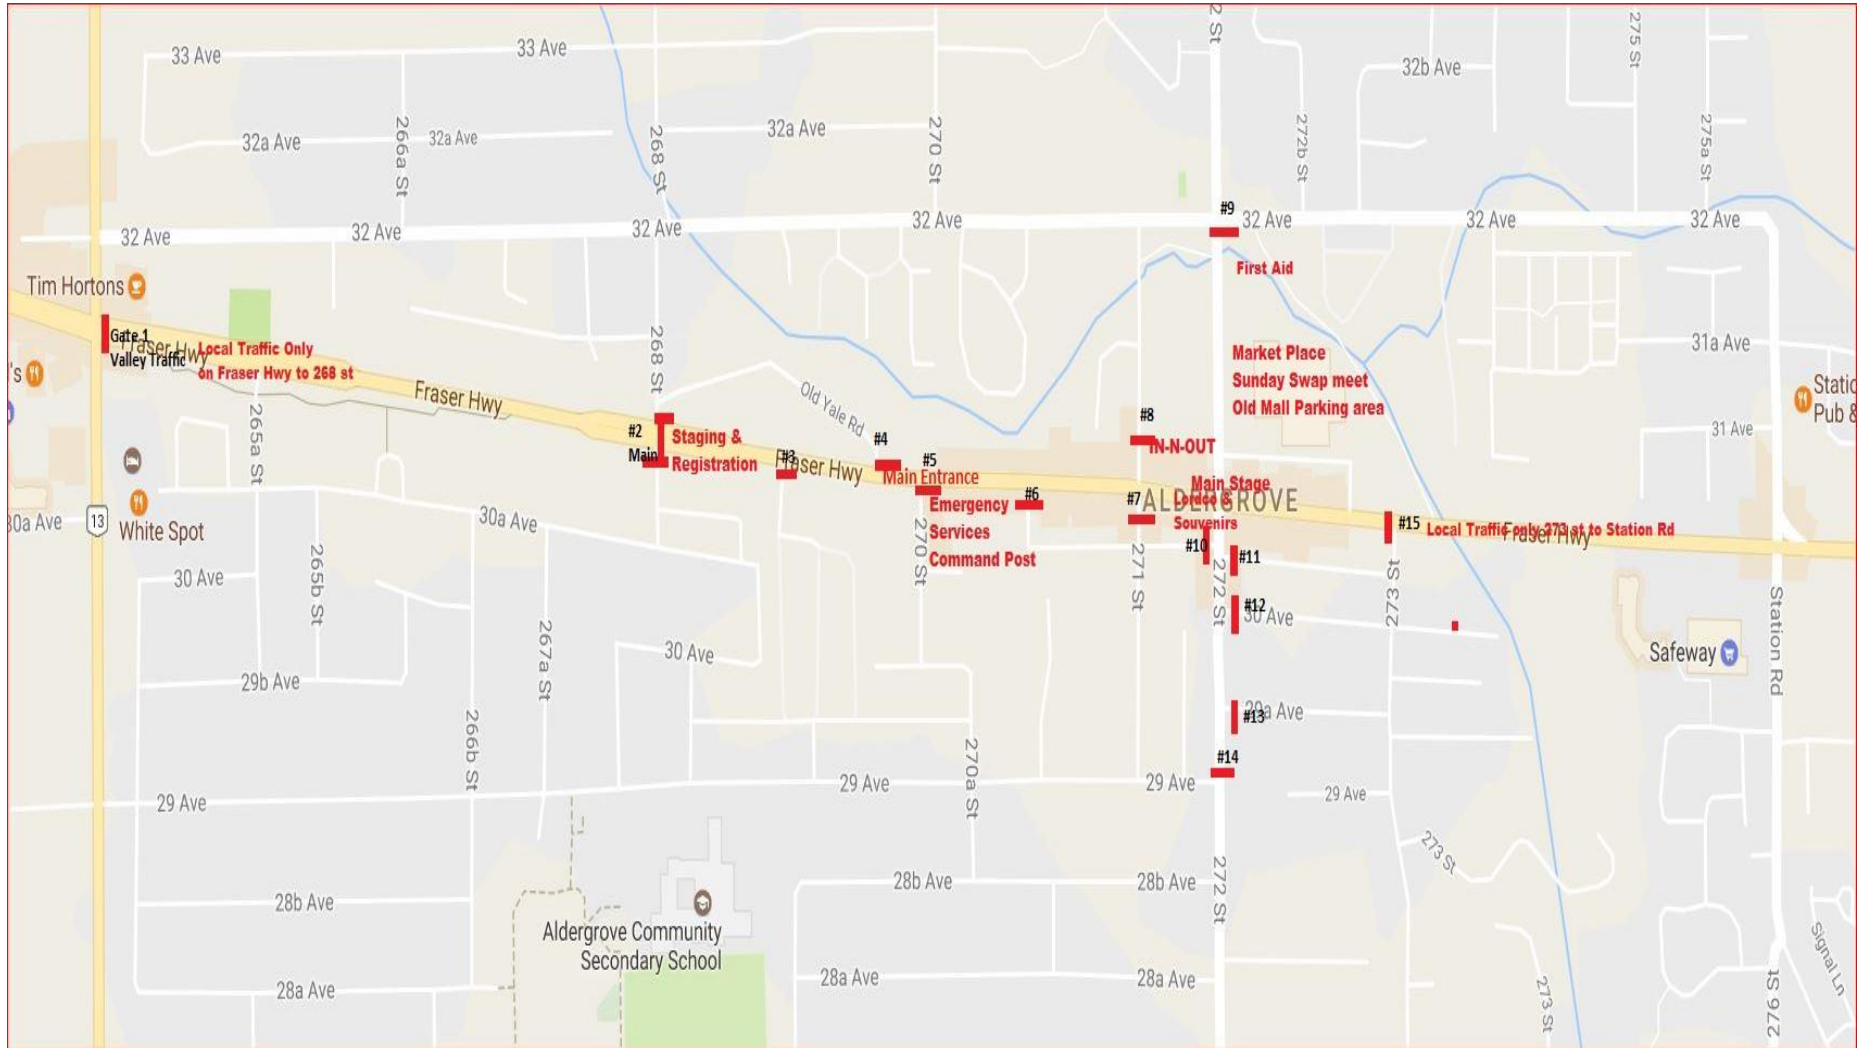

2017 Langley Good Times Cruise-In Map

Registration & Staging, all cars will enter off Fraser HWY and 264 Gate #1